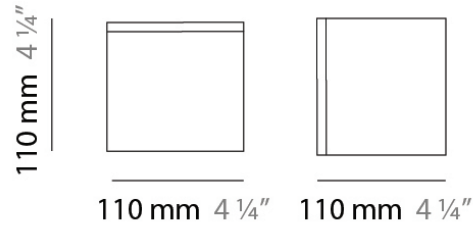

KUBIK SURFACE

D83279R9

PROJECT _____

TYPE _____

NOTES _____

QUANTITY _____

DATE _____

GENERAL

Series: Kubik
Brand: Panzeri
Division: Design
Mounting Type: Surface
Mounting Location: Ceiling
Subcategory: Ambient

PHYSICAL

Shape: Square
Length (mm): 110
Length (in): 4 ⁵/₁₆
Width (mm): 110
Width (in): 4 ⁵/₁₆
Height (mm): 110
Height (in): 4 ⁵/₁₆
Light Distribution: Omnidirectional
Weight (kg): 0.66
Weight (lbs): 1.45
Diffuser: Matte White Blown Glass
Fixture Finish: WHI
Fixture Material: Metal

ELECTRICAL

Input Wattage Range: 1 - 9 W
Lamp Type: LED
Input Wattage (W): 9.5
Total Output Wattage (W): 9
Dimming: Non-Dimmable
Driver Included: Yes
Driver Location: Integrated
Driver Type: Constant Current - 120Vac
Driver Class: Class 2
Input Voltage (V): 120 - 277
Constant Current (MA): 250
Upon Request: (Not included - see components) Remote: 0-10Vdc dimming / Phase dimming @120Vac only / Non-dimming 1

LED

Delivered Lumen Range: 500 - 999 lm
Color Temperature (°K): 3000
Max. Delivered Lumen (lm): 532
Nominal Lumen (lm): 861
CRI: >90 CRI
Lamp Life (hrs): 60000

OPTICAL

RATINGS AND CERTIFICATIONS

Certified By: CSA Certified to UL and CSA Standards
IP rating: IP40