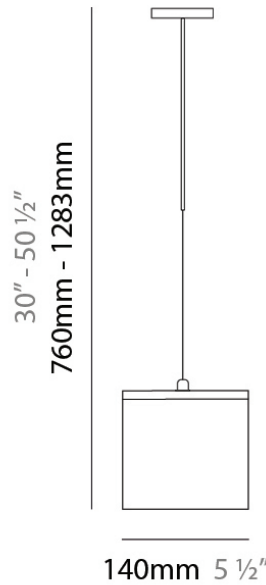

KUBIK SUSPENSION

D81003

PROJECT _____

TYPE _____

NOTES _____

QUANTITY _____

DATE _____

GENERAL

Series: Kubik
Brand: Panzeri
Division: Design
Mounting Type: Suspension
Mounting Location: Ceiling
Subcategory: Pendant

PHYSICAL

Shape: Cube
Length (mm): 140
Length (in): 5 1/2
Width (mm): 140
Width (in): 5 1/2
Height (mm): 760
Height (in): 30.0
Max. Overall Height (mm): 1283
Max. Overall Height (in): 50 1/2
Light Distribution: Omnidirectional
Weight (kg): 3.27
Weight (lbs): 7.2
Diffuser: Matte White Blown Glass
Fixture Finish: Metallic Gray
Fixture Material: Glass / Aluminum

ELECTRICAL

Number of Lamps: 1
Lamp Type: LED Retrofit
Lamp Shape: T4
Bulb Included: Bulb Not Included
Total Output Wattage (W): 3
Max. Wattage Per Lamp (W): 3
Lamp Base: G9
Input Voltage (V): 120

LED

OPTICAL

RATINGS AND CERTIFICATIONS

Certified By: CSA Certified to UL and CSA Standards
IP rating: IP20