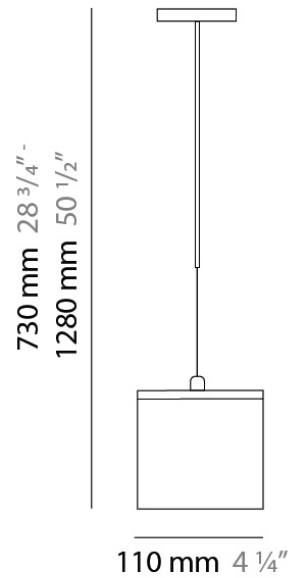

D81433

PROJECT
TYPE
NOTES
QUANTITY
DATE

GENERAL

Series: Kubik
Brand: Panzeri
Division: Design
Mounting Type: Suspension
Mounting Location: Ceiling
Subcategory: Pendant

PHYSICAL

Shape: Square
Length (mm): 110
Length (in): 4 ⁵/₁₆
Width (mm): 110
Width (in): 4 ⁵/₁₆
Height (mm): 730
Height (in): 28 ³/₄
Max. Overall Height (mm): 1283
Max. Overall Height (in): 50 ¹/₂
Light Distribution: Omnidirectional
Weight (kg): 1.56
Weight (lbs): 3.43
Diffuser: Matte White Blown Glass
Fixture Finish: WHI
Fixture Material: Metal

ELECTRICAL

Input Wattage Range: 10 - 19 W
Lamp Type: LED
Input Wattage (W): 9.5
Total Output Wattage (W): 8
Dimming: Non-Dimmable
Driver Included: Yes
Driver Location: Integrated
Driver Type: Constant Current - 120Vac
Driver Class: Class 2
Input Voltage (V): 120 - 277
Constant Current (mA): 500
Upon Request: (Not included - see components) Remote: 0-10Vdc dimming / Phase dimming @120Vac only / Non-dimming 1

LED

Number of LEDs: 1
Color Temperature (°K): 3000
Max. Delivered Lumen (lm): 1080
CRI: >80 CRI
Lamp Life (hrs): 60000

OPTICAL

RATINGS AND CERTIFICATIONS

Certified By: CSA Certified to UL and CSA Standards
IP rating: IP40