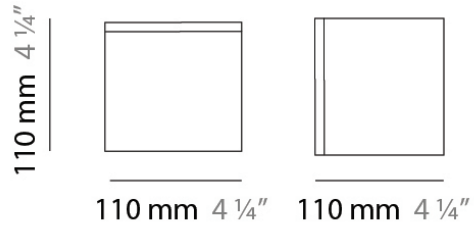

KUBIK SURFACE

D83002

PROJECT _____

TYPE _____

NOTES _____

QUANTITY _____

DATE _____

GENERAL

Series: Kubik
Brand: Panzeri
Division: Design
Mounting Type: Surface
Mounting Location: Ceiling
Subcategory: Ambient

PHYSICAL

Shape: Square
Length (mm): 110
Length (in): 4 ⁵/₁₆
Width (mm): 110
Width (in): 4 ⁵/₁₆
Height (mm): 110
Height (in): 4 ⁵/₁₆
Extension (mm): 100
Extension (in): 4 ⁵/₁₆
Light Distribution: Omnidirectional
Weight (kg): 0.69
Weight (lbs): 1.52
Diffuser: Matte White Blown Glass
Fixture Finish: WHI
Fixture Material: Metal

ELECTRICAL

Number of Lamps: 1
Lamp Type: LED Retrofit
Lamp Shape: T4
Bulb Included: Bulb Not Included
Total Output Wattage (W): 3
Max. Wattage Per Lamp (W): 3
Lamp Base: G9
Input Voltage (V): 120

LED

Nominal Lumen (lm): 650

OPTICAL

RATINGS AND CERTIFICATIONS

Certified By: CSA Certified to UL and CSA Standards
IP rating: IP40