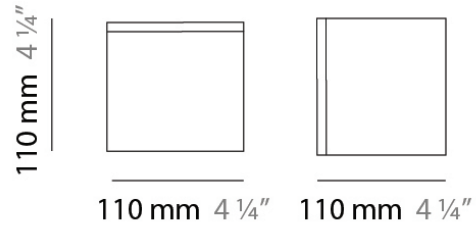

KUBIK SURFACE

D83279

PROJECT	
TYPE	
NOTES	
QUANTITY	
DATE	

GENERAL

Series: Kubik
Brand: Panzeri
Division: Design
Mounting Type: Surface
Mounting Location: Ceiling
Subcategory: Ambient

PHYSICAL

Shape: Square
Length (mm): 110
Length (in): 4 5/16
Width (mm): 110
Width (in): 4 5/16
Height (mm): 110
Height (in): 4 5/16
Light Distribution: Omnidirectional
Weight (kg): 0.66
Weight (lbs): 1.45
Diffuser: Matte White Blown Glass
Fixture Finish: WHI
Fixture Material: Metal

ELECTRICAL

Input Wattage Range: 1 - 9 W
Lamp Type: LED
Input Wattage (W): 9.5
Total Output Wattage (W): 9
Dimming: Non-Dimmable
Driver Included: Yes
Driver Location: Integrated
Driver Type: Constant Current - 120Vac
Driver Class: Class 2
Input Voltage (V): 120 - 277
Constant Current (mA): 250
Upon Request: (Not included - see components) Remote: 0-10Vdc dimming / Phase dimming @120Vac only / Non-dimming 1

LED

Color Temperature (°K): 3000
Max. Delivered Lumen (lm): 667
CRI: >80 CRI
Lamp Life (hrs): 60000

OPTICAL

RATINGS AND CERTIFICATIONS

Certified By: CSA Certified to UL and CSA Standards
IP rating: IP40